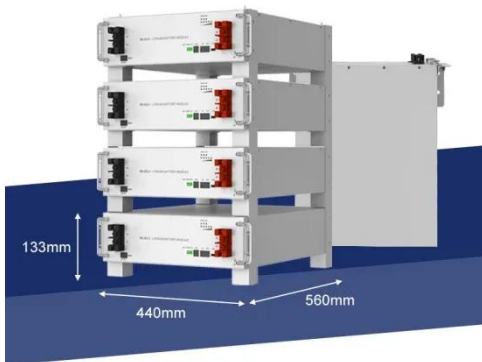

synonyms and more.

All-in-One Energy Storage Cabinet & BESS Cabinets , Modular, ...

These cabinets are designed with a focus on modularity, safety, and efficiency, making them ideal for both utility-scale storage and distributed energy resources (DERs).