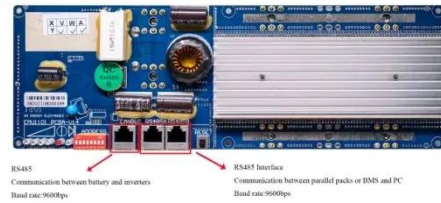

The construction characteristics of the recombination type lead-acid electric accumulators (valve-regulated hermetic accumulators); the absence of acid fumes and the virtual absence of gaseous ...

Battery Cabinet, Battery Storage Cabinet, Battery Bank Rack

EverExceed VRLA battery cabinets are very durable, and easy to install. Engineered for use with most type of battery terminal models, these cabinets can fit a wide variety of applications.