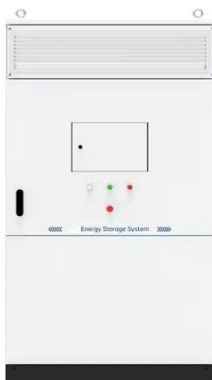

Lead-acid battery cabinet 42U 2026 model

◆ **PRODUCT INFORMATION** ◆

The image shows a tall, grey metal cabinet for an Energy Storage System. The front door is white and features a small digital display and control panel. The text 'Energy Storage System' is printed above the panel. The model number 'DW-ESS-100P-200' is visible at the bottom right of the cabinet. A red emergency stop button is located at the top left of the cabinet.

APC Symmetra PX160 Battery Frame, 42U, Black, Sealed Lead Acid (VRLA), 0 - 40 °C, -15 - 40 °C, 0 - 95%

VRLA battery cabinets

- Designed according to the specific UPS model for easy connections, correct recharge current and appropriate discharge rating to optimize battery life.
- Modular hot-swap battery cabinets with string ...