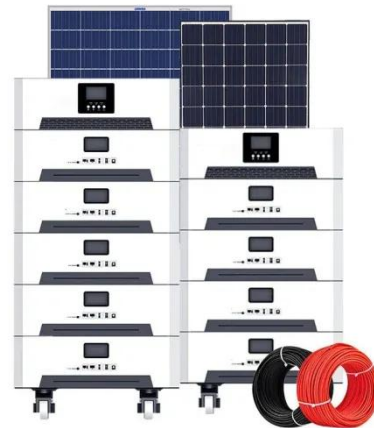

Container ...

Henan Liyue New Energy Co., Ltd. Solar Storage System Series 215KWh ...