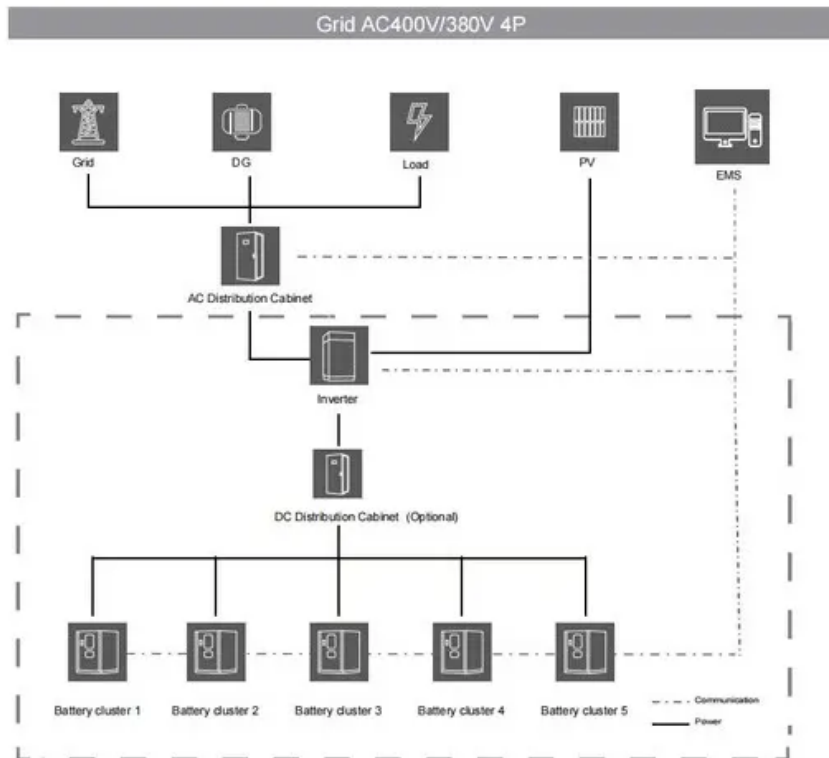

Lima outdoor telecom cabinet three-phase

Lima outdoor telecom cabinet three-phase

APPLICATION SCENARIOS

Distribution Board 3 Phase Power Cabinet 110V 220V Electrical

Distribution Board 3 Phase Power Cabinet 110V 220V Electrical Distribution Box Junction Box, Find Details and Price about Three Phase Distribution Box Outdoor Telecom Cabinet from ...

MTS9303A-HX10A2 outdoor Cabinet Power System Cabinet MTS9300A Telecom

Feature highlights: The MTS9303A-HX10A2 Outdoor Power System is designed for reliable performance with support for 220/380Vac Three-Phase or 220Vac Single-Phase input, a robust 300A capacity, ...