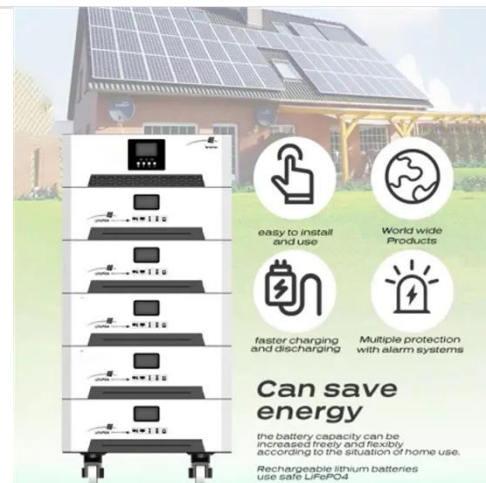

Lpwa solar container communication station wind power

Lpwa solar container communication station wind power

Solar Container , Large Mobile Solar Power Systems

Professional mobile solar container solutions with 20-200kWp solar arrays for mining, construction and off-grid applications.

Solar container communication station energy wind power ...

Integrated Solar-Wind Power Container for Communications This large-capacity, modular outdoor base station seamlessly integrates photovoltaic, wind power, and energy What is LZY"s mobile solar ...

Solar container communication

station wind power cpu

Solar container communication station
wind power cpu The Advantages and
Applications of Solar Power Containers ·
A solar power container is a pre-
fabricated, portable unit- ...

Solar container communication station wind power ...

This large-capacity, modular outdoor
base station seamlessly integrates
photovoltaic, wind power, and energy

storage to provide a stable DC48V power supply and optical distribution. Perfect Create ...