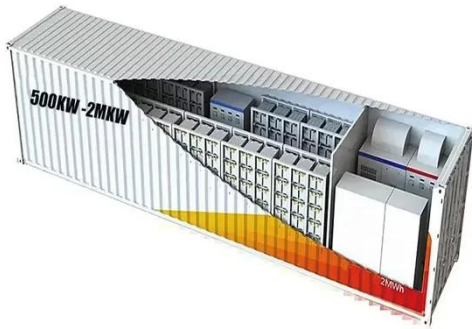

industrial and commercial energy storage system has high capacity and is designed for factories, data centers, microgrids and large-scale renewable energy ...

Outdoor Energy Storage Cabinet System Manufacturer & Supplier

Wenergy provides fully integrated, outdoor-rated ESS cabinets using LiFePO4 technology with modular design and robust safety architecture. Our solutions are engineered for long-term operation, scalable ...

Outdoor Energy Storage Cabinet: 105KW/215KWh All-in-One Solution

Designed for harsh environments and seamless integration, this IP54-rated solution features a 105KW bi-directional PCS, optional air- or liquid-cooled thermal management, and parallel operation ...

Commercial and Industrial Energy Storage Cabinet BESS , Anern

Details of 100KW 215KWH Outdoor Cabinet Commercial and Industrial