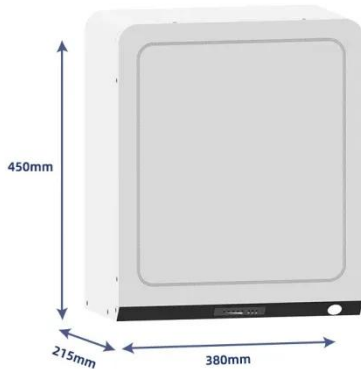

Electric Outboards

The Mercury Avator series of outboards were launched at the Consumer Electronics Show in January of 2023, and anglers, hunters, and other boaters are embracing the benefits of the new ...