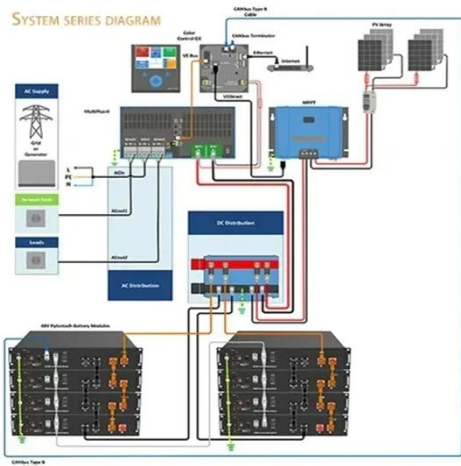

engineering, and product design with over 30 years of expertise and performance ...

X67 System , B& R Industrial Automation

Reduced wiring Instead of tediously wiring each individual sensor or actuator to the control cabinet over long distances, with the X67 system all you need is a single bus cable and a 24 VDC power supply. ...

Smart switching power supply in IP65/IP67

The power supply unit PSU67-1P-1S-2L-24150-IOL-F is a stand-alone power supply for 1-phase mains systems for indoor use with IO-Link interface. The device is designed with IP65/IP67 ...

Mining Area Power Management Mining Distribution Box Cabinet

5 dustrial control cabinet 6.Expllosion-proof cabinet 7.Generator