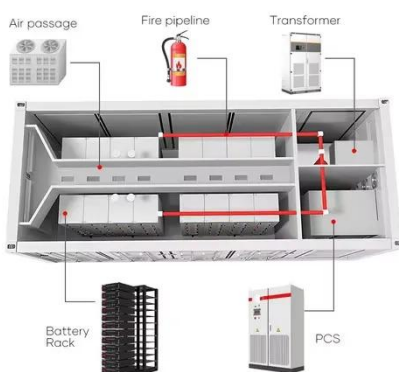

Generator Belt Mitsubishi

Select from an extensive selection of the generator belt mitsubishi at excellent prices. In order to make the right choice, consider factors such as belt dimensions and the type of section to use.