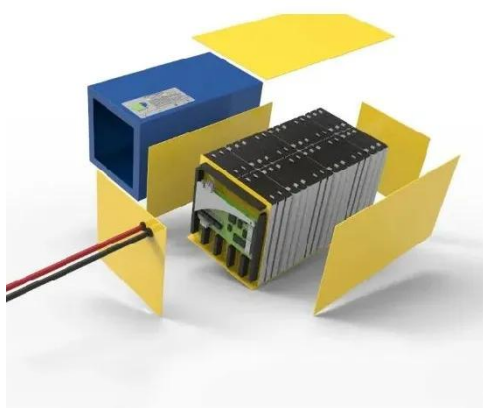

24VDC Inverters, Mobile & Telecom

24VDC INVERTERS Please see the 24v power inverters and inverter/chargers we offer below:

Best Inverters for 24V Battery Systems for RVs, Solar, and Off-Grid Use

This article reviews top-rated inverters designed for 24V DC input, converting to reliable AC output suitable for homes, RVs, boats, and off-grid solar configurations.

Mobile Mount DC-AC Inverter , 12V DC , 24V DC , 1000 Watts to 2000

The PS Series inverters produce high efficient, pure sine wave output from 12V and 24V DC battery input with high