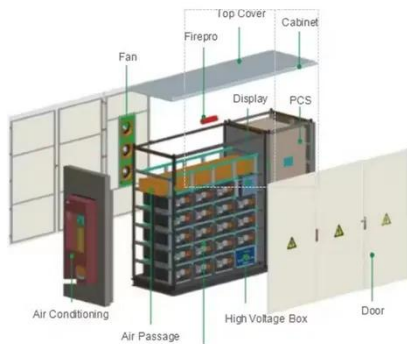

community. Each issue shares small ideas with big ...