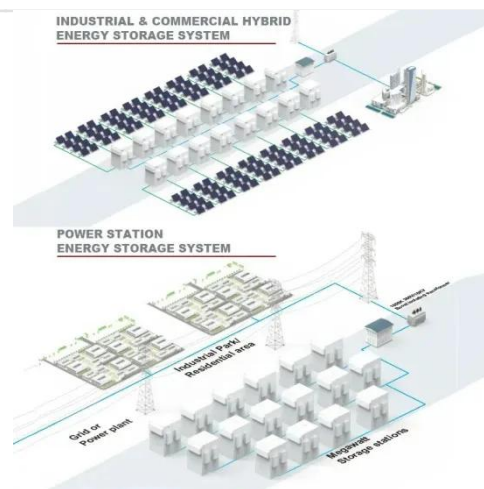

Moodle Workplace App Configuration

The format it string identifier, custom string, language code. Mobile appearance To modify the app's look and feel, go to Site administration > Mobile app > Mobile appearance. The app makes ...