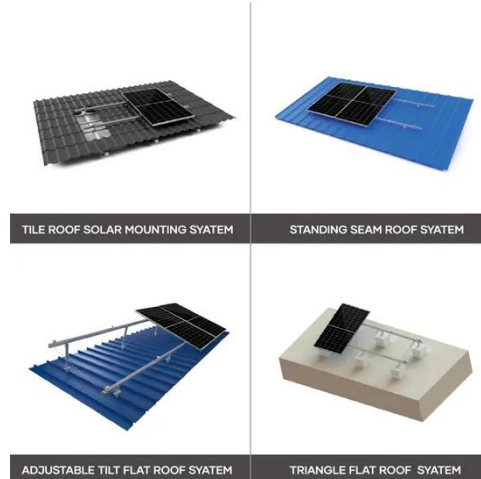

System , Amble Sun

The High Capacity 200kW Battery Energy Storage System provides reliable power, grid stabilization, and efficient energy management. Explore the 200kW ESS.