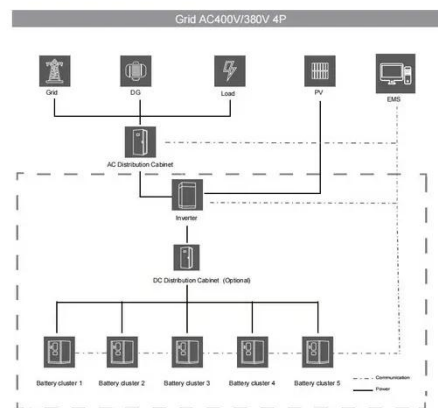

Battery Box Enclosures, NEMA 3R & 4X Outdoor Enclosures

DDB's NEMA battery enclosures are engineered for superior protection in harsh environments, ensuring durability and security for critical battery systems.