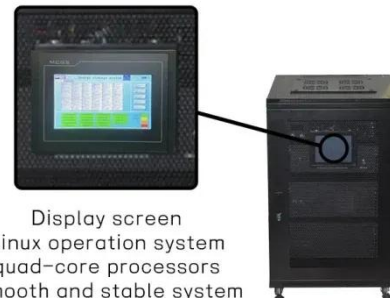

MEGATRON 373KWH-MEGACUBE- Global Leading ONE-STOP PV ...

Energy Storage Cabinet MEGATRON 1500V 373kWh liquid-cooled energy storage battery cabinets are an integrated high energy density, long lasting, battery energy storage system.

Contact Us

For catalog requests, pricing, or partnerships, please visit:
<https://www.scelto.co.za>