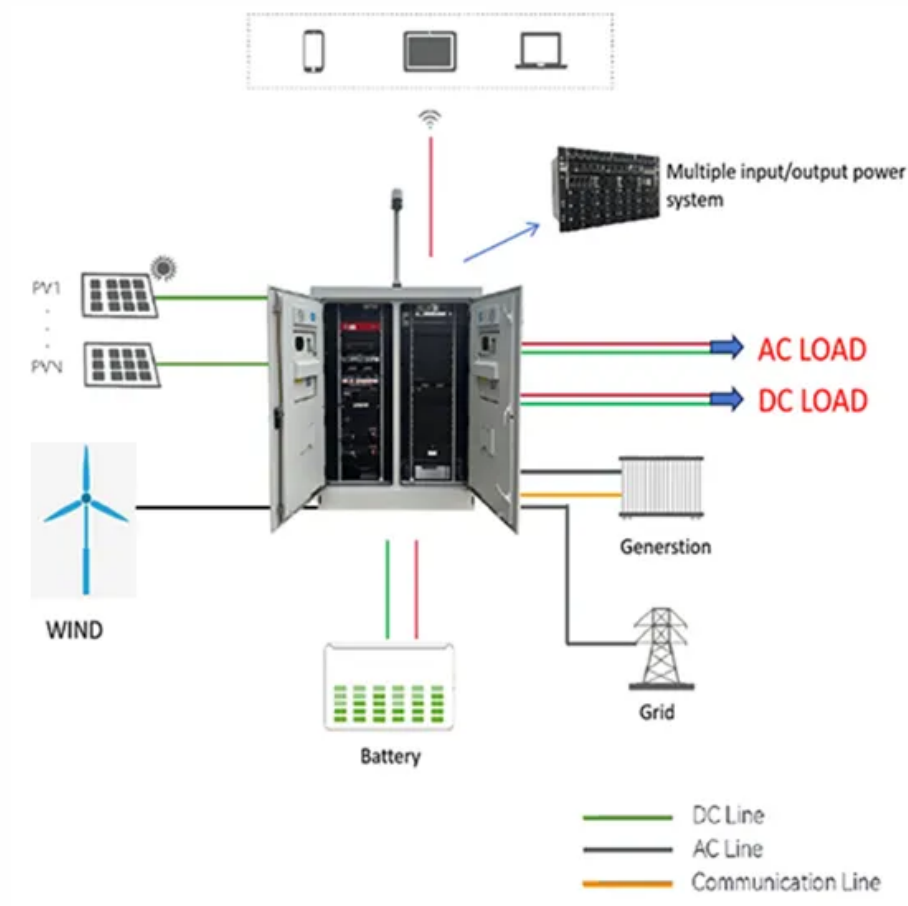

Modular vertical battery cabinet for field operations

Modular vertical battery cabinet for field operations

Battery Rack Cabinet , Telecom Battery Rack , Seismic Battery Racks

Charles Indoor Battery Racks (CIBR) are modular, seismic Zone 4 rated (GR-487 certified) battery rack systems designed to fit the footprint of VRLA batteries from a variety of battery manufacturers or Saft ...

TILE ROOF SOLAR MOUNTING SYATEM

STANDING SEAM ROOF SYATEM

ADJUSTABLE TILT FLAT ROOF SYATEM

TRIANGLE FLAT ROOF SYATEM

Energy Storage Solution LFP Battery Cabinet

LFP Battery Cabinet Modular design allows the system to scale out from 295 kW to 4.41 MWh. Fully equipped for rapid commissioning with support for truck transportation. Consistent quality ...

EPIC Series Battery Cabinet

The EPIC Series Battery Cabinet is designed to maximize DC system performance and battery life, saving you

time and money. This NEMA 3R modular enclosure, with built in intelligence, will safely ...