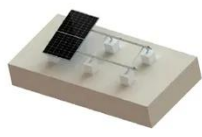

Modular vertical battery cabinet for field operations

Modular vertical battery cabinet for field operations

Battery Rack Cabinet , Telecom Battery Rack , Seismic Battery Racks

Charles Indoor Battery Racks (CIBR) are modular, seismic Zone 4 rated (GR-487 certified) battery rack systems designed to fit the footprint of VRLA batteries from a variety of battery manufacturers or Saft ...

Battery Cabinet, Battery Storage Cabinet, Battery Bank Rack

Engineered for use with most type of battery terminal models, these cabinets can fit a wide variety of applications. This solution is completely customizable and flexible to support your application ...

TILE ROOF SOLAR MOUNTING SYATEM

STANDING SEAM ROOF SYATEM

ADJUSTABLE TILT FLAT ROOF SYATEM

TRIANGLE FLAT ROOF SYATEM

Energy Storage Solution LFP Battery Cabinet

LFP Battery Cabinet Modular design allows the system to scale out from 295 kW to 4.41 MWh. Fully equipped for rapid commissioning with support for truck transportation. Consistent quality ...