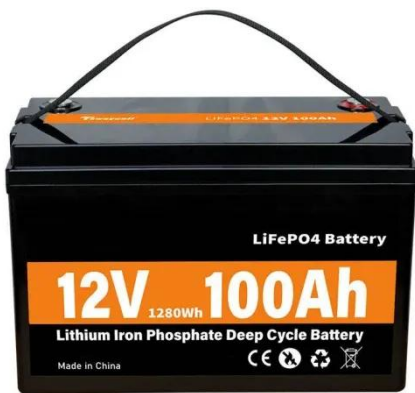

dusty conditions. Connect multiple cabinets to scale capacity to megawatt-level systems while maintaining ...

Outdoor Photovoltaic Energy Cabinet, Base Station Energy Storage

An Outdoor Photovoltaic Energy Cabinet is a fully integrated, weatherproof power solution combining solar generation, lithium battery storage, inverter, and EMS in a single cabinet.

Contact Us

For catalog requests, pricing, or partnerships, please visit:
<https://www.scelto.co.za>