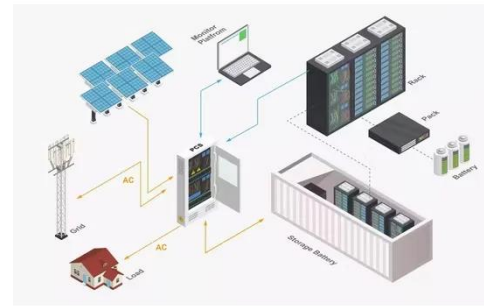

### Integrated Energy Storage Cabinet

The Cabinet offers flexible installation, built-in safety systems, intelligent control, and efficient operation. It features robust lithium iron phosphate (LiFePO4) batteries with scalable capacities, supporting on ...

### 20 kWh Energy Storage System with Integrated Battery and Inverter

No reviews yet Product descriptions from the supplier Highlights at a glance High Energy Capacity: Supports up to 20 kWh energy storage for efficient power management. Expandable Design: ...

### Integrated energy storage cabinets

To use an integrated energy storage cabinet, install batteries and related equipment into designated compartments. The cabinet provides a centralized and secure storage solution for energy storage ...