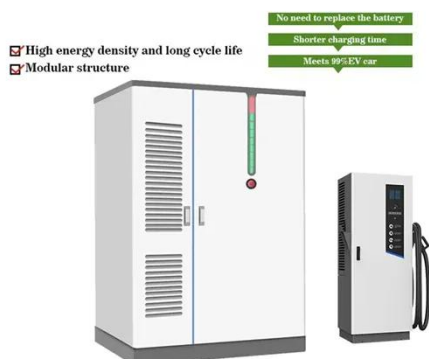

# Naypyidaw integrated energy storage cabinet 20kW

## Naypyidaw integrated energy storage cabinet 20kW

### Integrated Energy Storage Cabinet

The Cabinet offers flexible installation, built-in safety systems, intelligent control, and efficient operation. It features robust lithium iron phosphate (LiFePO4) batteries with scalable capacities, supporting on ...

### 20 kWh Energy Storage System with Integrated Battery and Inverter

No reviews yet Product descriptions from the supplier Highlights at a glance High Energy Capacity: Supports up to 20 kWh energy storage for efficient power management. Expandable Design: ...