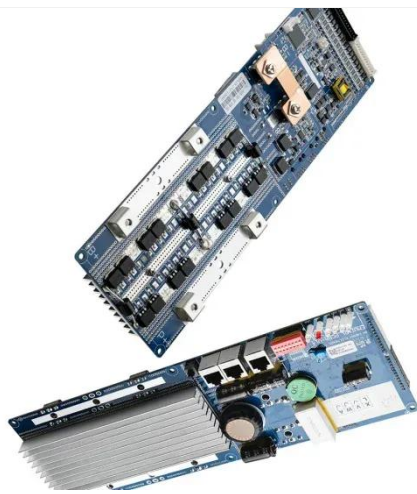

To use an integrated energy storage cabinet, install batteries and related equipment into designated compartments. The cabinet provides a centralized and secure storage solution for energy storage ...

Energy Storage Cabinets: Key Components, Types, and Future ...

Energy storage cabinets help in balancing energy supply, improving grid stability, and offering backup power during outages. They are crucial in managing energy from renewable sources, ...

Naypyidaw 20kW Energy Storage Solutions: Powering Myanmar's ...

Discover how 20kW energy storage systems are transforming power reliability and sustainability in Naypyidaw - and why businesses and households are rapidly adopting this technology.