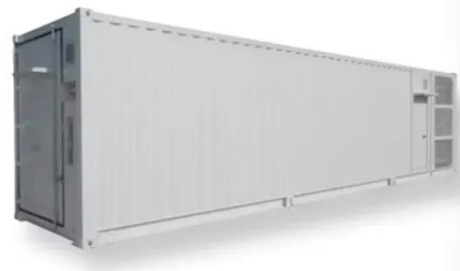

Server Cabinets & Network Cabinets

3 Results Sort by: Sort by: Popularity
42U Network & Server Cabinet with Cable Managers, 800mm Wide Wooden Crate Packaging , Adjustable Depth
US$2,049.00 31 Solds