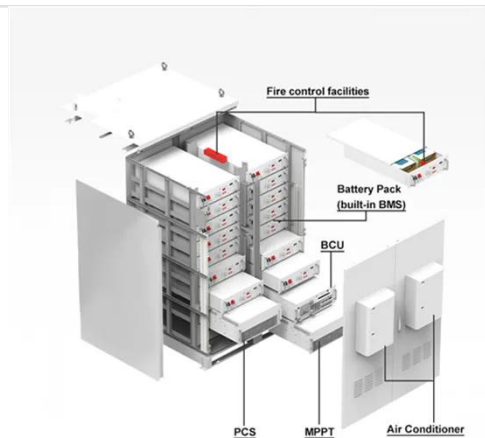

Outdoor Communication Energy Cabinet , Moblie, Hybird Power

Experience the HJ-SG-D02 series from Huijue Group, a versatile outdoor communication energy cabinet designed for stable power supply in communication base stations, smart transportation, and more. ...