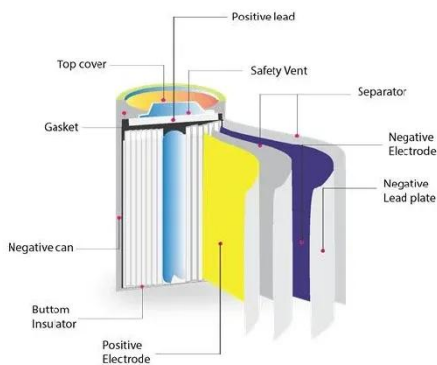

## Understanding EverExceed Outdoor Integrated Telecom Cabinets

It is engineered to operate reliably in diverse outdoor conditions--from tropical coastal regions to high-altitude cold environments--providing 24/7 equipment protection.