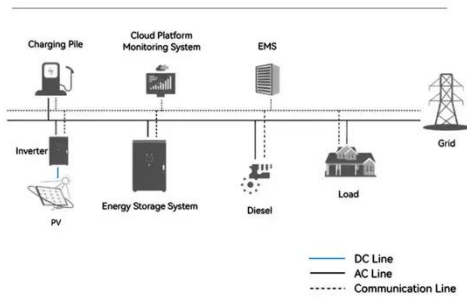

System Topology

15 Slots Battery Swapping Cabinet

Support remote software upgrade, remote grid power supply switch on and off, remote disable and enable specific slot.

Electric Vehicle Power Solutions

Professional Electric Vehicle Charging & Battery Swapping Solutions