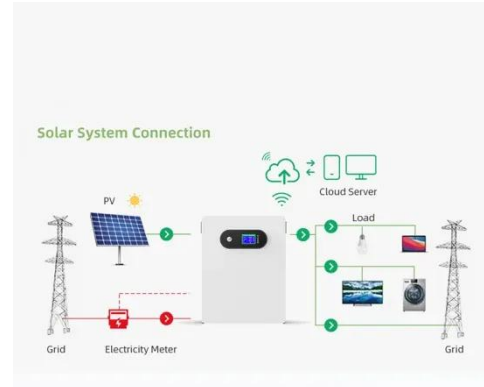

outdoor gear.

Energy storage battery cabinet user manual

Energy Storage Cabinet Low Costs & #183; Modular design ESS for easy transportation and Operations & Maintenance & #183; All pre-assembled; no site installation Safe and Reliable & #183; Intelligent ...

Walmart Patio & Garden in Chamblee, GA , Outdoor Decor, Grills, Outdoor

From creating a gorgeous patio complete with a barbecue and comfy outdoor furniture to planting a veggie garden for all seasons -- and keeping it healthy -- we have the tools, accessories, and ...

- *LiFePO₄ Battery,safety*
- *Wide temperature: -20~55°C*
- *Modular design, easy to expand*
- *Wall-Mounted&Floor-Mounted*
- *Intelligent BMS*
- *Cycle Life:> 6000*
- *Warranty:10 years*

Contact Us

For catalog requests, pricing, or partnerships, please visit: