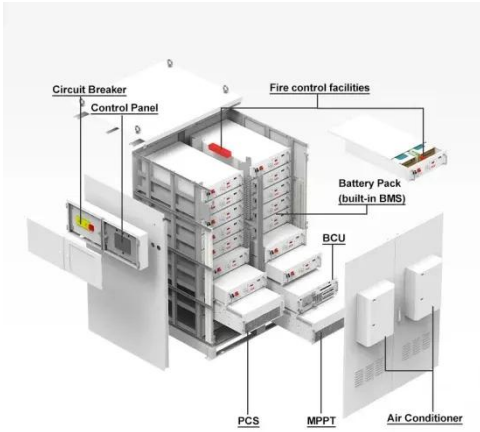

adventures! Plus rentals, classes, events, expert advice and more. Visit REI Co-op online and in-store.

BESS Camping Outdoor Power Supply Price Guide 2024: Costs, ...

Summary: Discover how BESS (Battery Energy Storage Systems) revolutionizes outdoor adventures with reliable power solutions. This guide breaks down pricing factors, compares top models, and ...

- 1C Charge/Discharge
- Easy configuration and maintenance
- Power supply can be single battery string or parallel battery strings

Sheds , Outdoor Sheds , Tuff Sheds , Small Sheds , Lowe's

Sheds at Lowe's include outdoor, Tuff Sheds, & compact storage options for tools, lawn gear, & seasonal items. Buy durable outdoor storage today at Lowe's.

New & Used Outdoor Gear , Top Brands , Out& Back Outdoor

Out& Back Outdoor is your one-stop shop for new and used outdoor gear and equipment from top brands. Find high-quality products with deals up to 80%