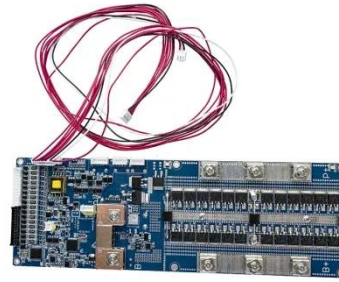

IP55 ESS Outdoor Cabinet Energy Storage System , AZE

Based on a lithium iron phosphate battery system, the ESS outdoor cabinet serves as a comprehensive complete solution for stationary energy storage.

PowerFlex Distributed DC Charging System , SETEC POWER

PowerFlex is a scalable DC charging system with modular power cabinets and customizable dispensers, ideal for fleet, commercial, and public charging sites.