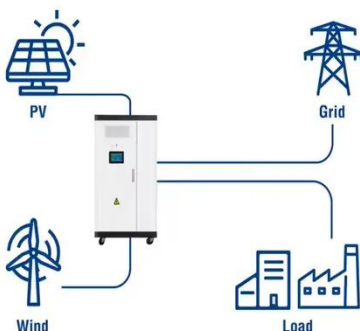

Utility-Scale ESS solutions

Why Solar Telecom Cabinets Are Game-Changing

Lithium-ion batteries are key to solar-powered telecom cabinets. They are small, light, and store energy well. Unlike older batteries, they hold more power in less space. This means they ...