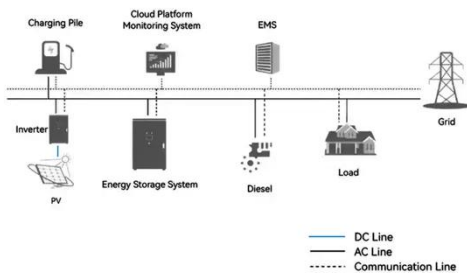

System Topology

Panama power cabinet energy storage

PCS and fire protection system. Fast power response, supporting virtual power plant, gr ergy storage converter and battery. At the same time, PCS-8812 is distributed and cluster coordinated through ...

Panama Energy Storage Power Supply Chassis

Panama is currently connected to Costa Rica via a 300 MW transmission line. A 400 MW high-voltage direct current (HVDC) interconnector with Colombia is

expected to be commissioned by 2022.

Panama Power Supply System to AIDC , Solutions

Panama provides a robust, renewable-powered electricity supply perfectly suited for AI data center operations, featuring strategic connectivity, a stable grid, competitive pricing, and a favorable ...

Panama City On-Board Energy Storage Power Supply: Powering the ...

Enter on-board energy storage power

supply systems--the unsung heroes keeping everything from electric buses to cargo ships humming. Think of them as the Swiss Army knives of ...