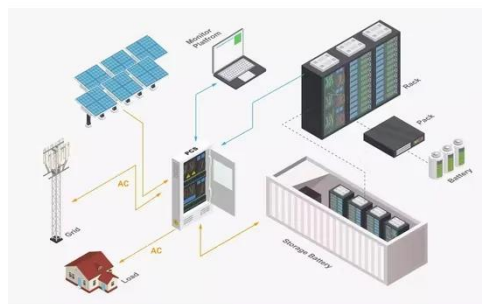

System Topology

Panama power cabinet energy storage

PCS and fire protection system. Fast power response, supporting virtual power plant, gr ergy storage converter and battery. At the same time, PCS-8812 is distributed and cluster coordinated through ...

Panama power cabinet energy storage

Introducing GSL Energy's latest innovation in energy storage: a 928kWh system installed in Panama, designed for reliability and flexibility in commercial and industrial settings.

Panama Energy Storage Power Supply Chassis

Panama is currently connected to Costa Rica via a 300 MW transmission line. A 400 MW high-voltage direct current (HVDC) interconnector with Colombia is

expected to be commissioned by 2022.

928kWh Commercial & Industrial Energy Storage System at GSL Energy ...

On Decem, GSL Energy installed a new 928kWh commercial and industrial energy storage system at its Panama site. This system, designed for both grid-connected and off-grid applications, ...