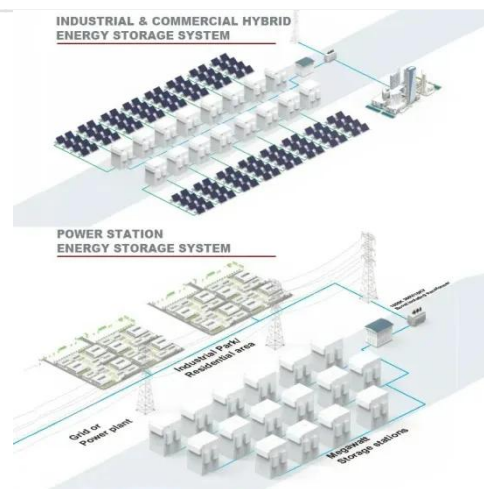

Pcs solar outdoor power cabinet

Pcs solar outdoor power cabinet

DQ1907D105K-01 241kWh Outdoor ESS Cabinet with 105kW PCS 100kW Solar

DQ1907D105K-01 241kWh outdoor ESS with 768V 314Ah LiFePO4 battery, 105kW PCS, 100kW MPPT solar charger, EMS control, and 3-cabin design -- ideal for off-grid and industrial storage.

100 kWh-500kWh Outdoor All-in-one Energy Storage Cabinet

ECE Energy's All-In-One solar battery storage cabinet: Professional solar ESS with 100kWh battery storage to 500kWh capacity. Versatile commercial solar

storage solutions in one energy storage
...

Outdoor Cabinet All in One ESS 100KWH

Product spotlights Feature highlights:
The Outdoor Cabinet ESS Energy Storage System offers versatile configurations with 100KWH to 500KWH storage capacities and 50KW to 500KW PCS inverters, ...

Jdsplar 100kW/215kWh Outdoor Power Conversion System (PCS...

Unlike Deye BESS, which uses AC coupling, PCS cabinets can charge batteries directly through DC/DC power modules and feature frequency and voltage regulation--making them ideal for ...