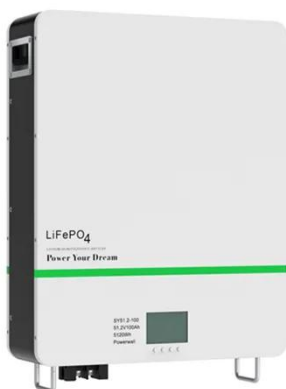

Single Warehouse Outdoor Communication Cabinet , solar and wind ...

Discover the HJ-SG-D01 series outdoor communication single warehouse cabinet by Huijue Group, designed for hybrid power solutions in various harsh outdoor environments. Ideal for communication ...