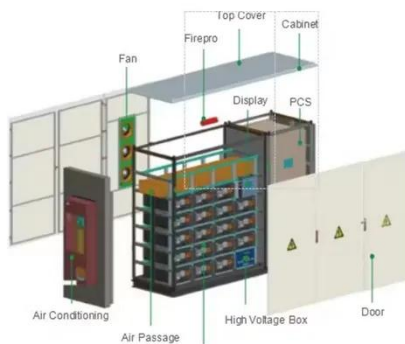

How to install color steel tile solar energy , NenPower

Color steel tiles, known for their durability and aesthetic appeal, provide an excellent substrate for solar panels. However, the intricate task of installation requires precision and a holistic understanding of ...