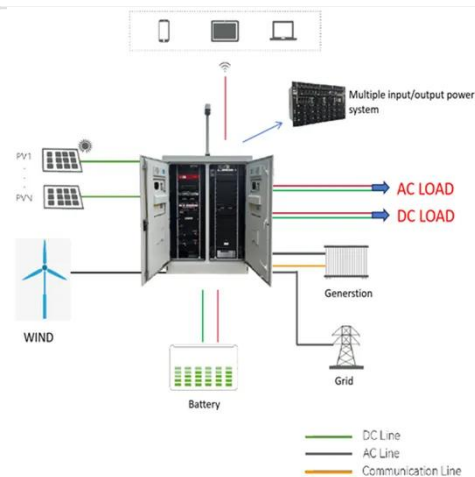

Photovoltaic Power Generation 220V Inverter: Your Gateway to ...

This guide explores how 220V inverters optimize solar power conversion, reduce energy costs, and adapt to residential/commercial applications. Discover industry trends, real-world use cases, and ...

OUPES Solar Generator 2000W/4500W Peak Output Power Station ...

Its 2000W pure sine wave inverter

(4500W surge) powers sensitive electronics and heavy-duty equipment up to 2000W continuously, while the industry-leading LiFePO4 chemistry ensures 3,500+ ...