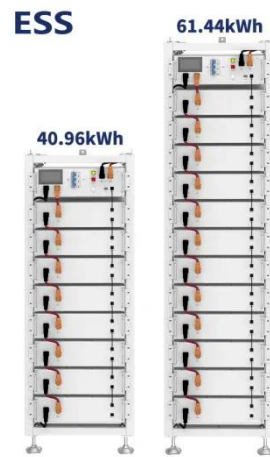

This guide explores how 220V inverters optimize solar power conversion, reduce energy costs, and adapt to residential/commercial applications. Discover industry trends, real-world use cases, and ...