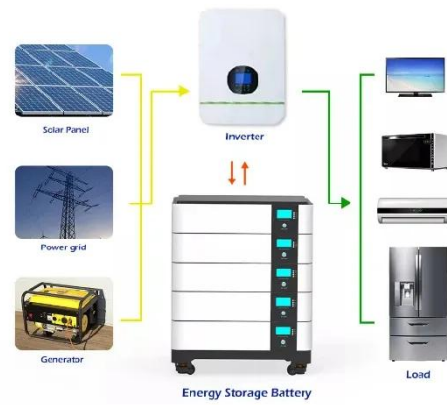

and compliance for B2B projects.

Contact Us

For catalog requests, pricing, or partnerships, please visit:
<https://www.scelto.co.za>