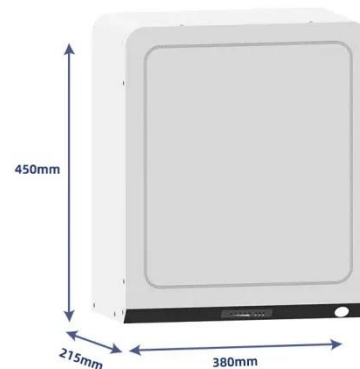

Weatherproof Outdoor Electrical Enclosures , Durable Outdoor ...

Discover AZE Telecom's weatherproof outdoor electrical enclosures and durable outdoor cabinets. Protect your electrical and telecom equipment from harsh environments with our IP-rated, ...