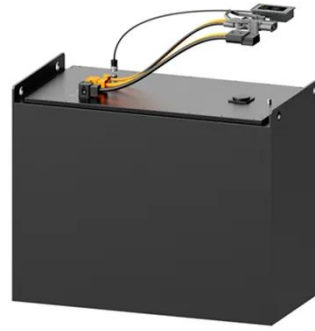

Contact Us

For catalog requests, pricing, or partnerships, please visit:
<https://www.scelto.co.za>