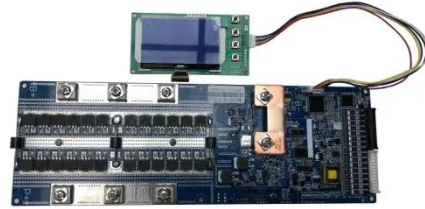

40Kwh 48Kwh ...

Peak cutting and valley filling, self-use, and hybrid grid, off grid.