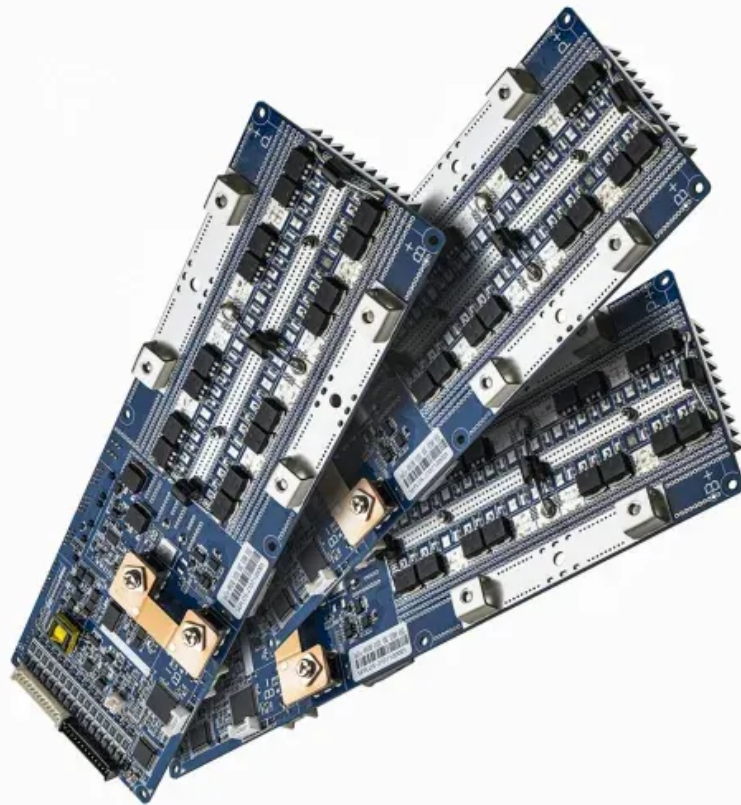

Power plant wind resistant rolling shutter door wholesale

Power plant wind resistant rolling shutter door wholesale

Wind resistant rolling shutter door-TID GROUP

TID Wind resistant rolling shutter doors have been certified by SGS for wind resistance, reaching the European Class 5 level and capable of withstanding wind pressures greater than 3000Pa.

Wholesale Wind-Resistant Steel Roll Up Door Manufacturer

Roll-up doors made of galvanized steel or stainless steel. They offer excellent wind resistance and are affordably priced. Inquiry now!

ROLLING SHUTTER DOOR Wuxi Xufeng Door Industry ...

The windproof rolling shutter door is made up of key components such as the curtain panel, wind-resistant wheels, windproof track, door-opening mechanism, and more.

Roller Shutter Doors

Constructed with single-layer or composite aluminum or steel door curtains, these industrial roller shutter doors provide dependable safety and performance, making them suitable for warehouses, workshops, and even ...

industrial, fire-rated, and commercial security shutters. Leverage our advanced production capabilities for your next ...

Wind Resistant Automatic Steel Rolling Door Garage Shutter ...

Steel roller shutter door is made of high quality galvanized steel, the door curtain structure is strong, with excellent anti-theft, windproof and durable performance.