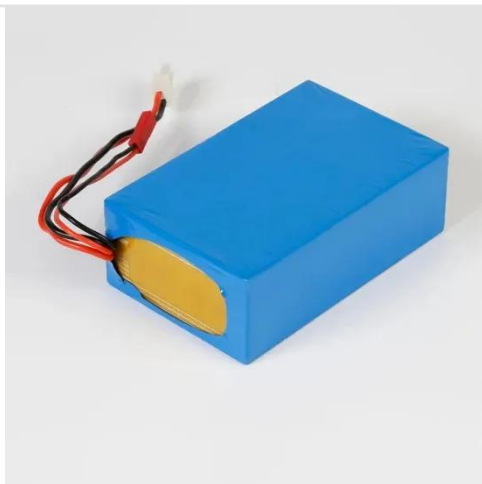

Power plant wind resistant rolling shutter door wholesale

Power plant wind resistant rolling shutter door wholesale

Wind resistant rolling shutter door-TID GROUP

TID Wind resistant rolling shutter doors have been certified by SGS for wind resistance, reaching the European Class 5 level and capable of withstanding wind pressures greater than 3000Pa.

The windproof rolling shutter door is made up of key components such as the curtain panel, wind-resistant wheels, windproof track, door-opening mechanism, and more.

Roller Shutter Doors

Constructed with single-layer or composite aluminum or steel door curtains, these industrial roller shutter doors provide dependable safety and performance, making them suitable for warehouses, workshops, and even ...

industrial, fire-rated, and commercial security shutters. Leverage our advanced production capabilities for your next ...

Wind Resistant Automatic Steel Rolling Door Garage Shutter ...

Steel roller shutter door is made of high quality galvanized steel, the door curtain structure is strong, with excellent anti-theft, windproof and durable performance.