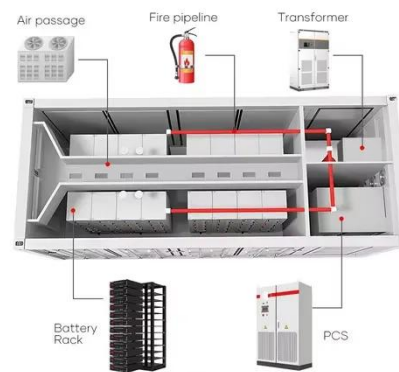

Power station cabinet 1000mm deep

Power station cabinet 1000mm deep

WSE-1010_datasheet

WSE-1010 10U 1000mm Depth Stylish Rackmount Cabinet Specifications Features Universal fit most of rackmount chassis and equipment Front, rear, and side security key lock to ...

Prism PI 12u 600mm Wide x 1000mm Deep Server Cabinet

Prism Server Cabinet Product Information Prism's 12U 600 x 1000mm PI Server Rack is manufactured from 2mm steel, allowing it to accommodate all of today's data centre requirements and this ...

Fixed shelf for 1000mm deep cabinets (489x700x15mm)

Branch Circuit PowerPower Distribution Units for Network Cabinets & Server Racks wide range of Power Solutions for your Computer Room / Datacentre. Standard off the shelf or Custom Made.

1000mm deep outdoor energy storage cabinet for data center ...

ICEENG CABINET serves customers in 18+ countries across Africa, providing outdoor communication cabinets, power equipment enclosures, and battery energy storage cabinets for telecommunications, ...