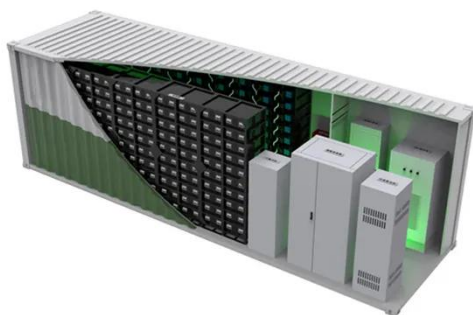

Portable Battery Pack for Rent in Iceland

Portable Battery Charger for rent in Iceland. The Vango Powerbank is the first of its kind, it gives the users the ability to take a power source anywhere whether it be for camping or even home use. The ...

Reykjavik Energy Storage Battery