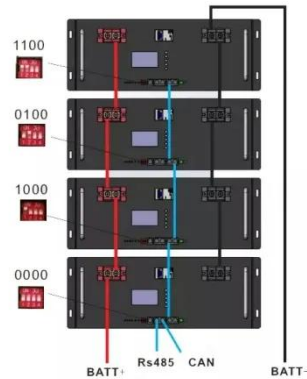

Explore high voltage battery packs, wall mounted lithium batteries, and ESS cabinets from Hoenergy -- your 2025 Global Tier 1 Energy Storage Provider.

Welcome to BMS California

We can go with a monoclonal antibody biologic. We can have a protein degrader, a cell therapy. When you have all these modalities of treatment available to match to the right patient, I think it's going to ...

Battery Management Embedded Software Engineer

Posted 12:45:33 AM. Embedded Software Engineer - BMS (Battery Management System)San Diego (Carlsbad), CA , Engineering...See this and similar jobs on LinkedIn.