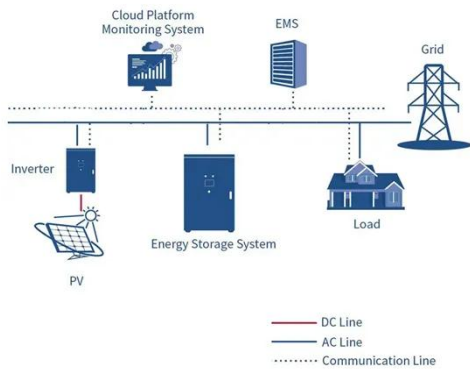

Last Updated: Feb 4, 12:18 PM
Information updated every 10 minutes.

Check Outage Status

The following services are available to the community during PSPS emergencies.

Power Outage Maps

PG& E Learn more about the PG& E Public Safety Power Shut Off. View a current outage map as well as more information.