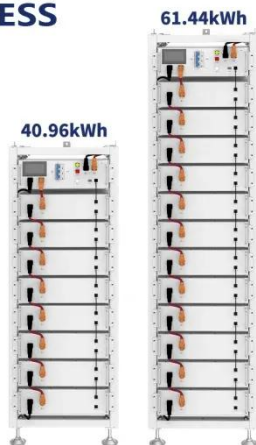

ESS

47U DEEP WIDE SERVER RACK EURO-SERIES 1200MM DEPTH ...

It is 800 millimeters wide and 1200 millimeters deep to support mounting of equipment up to 1050 millimeters in depth. This allows more room in the rear for removing hot-swap power supplies from ...

Serveredge 45RU 600mm Wide & 1200mm Deep Fully ...

This Premium Serveredge Cabinet is packed with features designed to simplify ...