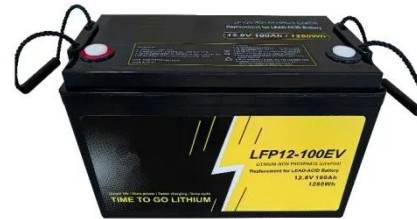

seamlessly housed in an IP55-rated cabinet for enhanced protection against water and dust, ensuring ...