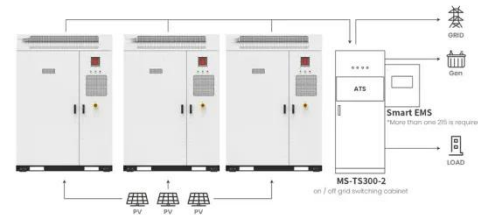

Complete Guide for Power Distribution in Servers, Racks, and ...

These devices ensure clean, stable power reaches every server, switch, and

storage device in your racks, while offering the monitoring and control capabilities vital for modern data center management.