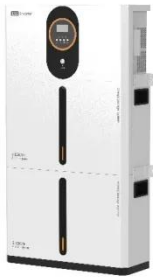

A 23A 12V battery is an alkaline specialty battery, designed for remote control purposes. What is the Energy Cabinet?

Smart Management and Convenience Intelligent.

Site Energy Battery Cabinet Franchise

Energy Storage Company Development and Franchise: Powering the ...