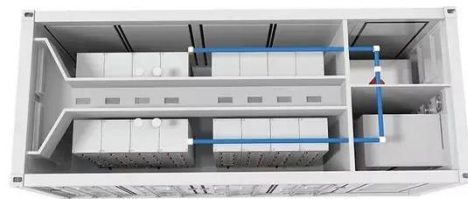

Energy Storage Equipment, Energy storage solutions, Lithium battery

Huijue Group offers industrial and commercial energy storage, PV-BESS -EV Charging, Off-grid / On-grid Microgrid, telecom site solutions, and home solar energy storage, ensuring ...