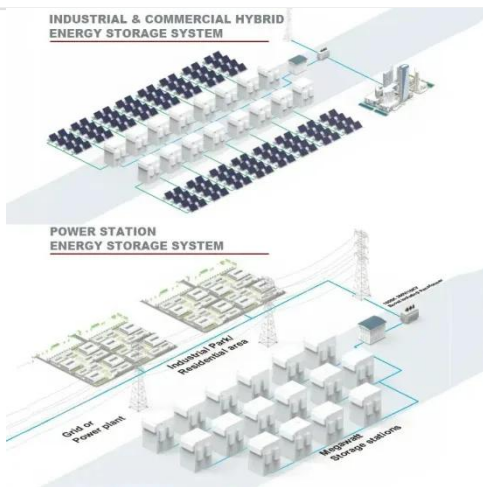

Small outdoor solar power hub x2

PWE10140 X2Power X2-1500 1500W Lithium Portable Power Station

The X2-1500 has the power you need to keep necessary appliances running during an emergency. Equipped with all the ports you need for your home: 4 USB-A, 2 USB-C, 2 DC outlets, 1 car charger, 1 ...

Amazon : Outdoor Power Hub

8-Grounded-Outlet Power Hub with Swivel Safety Cover (UL Certified), Outdoor Use, Resettable 15A Circuit Breaker, 25FT Extension Cord with Locking Outlet (ETL Listed). Combo Pack.

X2Power Portable Power Stations

Power your adventures or back up your home with the versatile X2Power lithium power stations. With three sizes to choose from, there are options for every power demand.

Portable Power Stations for