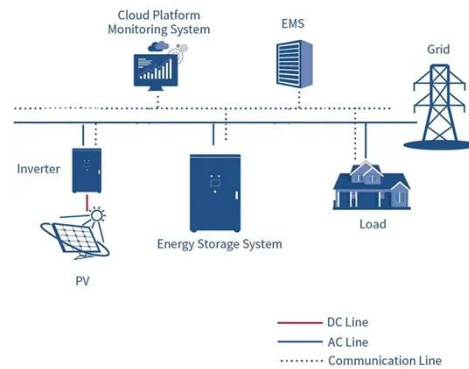

## IP65 Cabinet (small)

Technical documents and specifications for this product. The IP65 Cabinet (Medium) is a robust sheet steel cabinet designed for various outdoor

applications, particularly suitable for roadside electrical ...

## BOTSWANA OUTDOOR ENERGY STORAGE CABINET ...

This guide provides step-by-step instructions on how to install your R-BOX-OC outdoor solar battery cabinet, including site selection, assembly, wiring, and system testing. [pdf]

## BOTSWANA OUTDOOR ENERGY STORAGE CABINET SUPPLIER

It includes a power module with inverter and a high-capacity lithium-iron phosphate battery and is compatible with either or both off-grid PV Solar or on-grid mains power supply all fitted in a compact ...