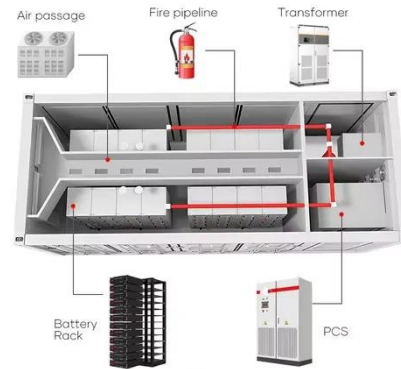

Solar container communication station Huawei 4850 power supply

Solar container communication station Huawei 4850 power supply

Solar container communication station Huawei 4850 power supply

The Huawei R4850N6 is a high-efficiency 48V 3000W telecom power supply module designed for reliable DC power systems. It is widely used in Huawei base stations, cabinets, and access

Communication Base Station Telecom Power Supply Unit Huawei

...

Huawei R4850N6 DC Rectifier Module Telecom Power Supply Unit. With advantage of features like compact size, easy to install, compatible with battery rack stacking and standard open rack, excellent ...