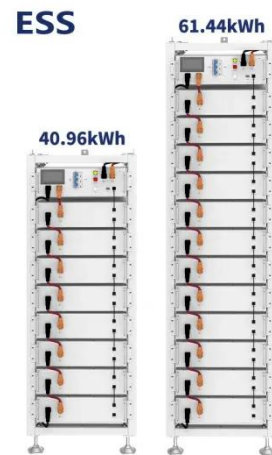

Shipping Container Solar Systems in Remote Locations: An Overview

A shipping container solar system is a modular, portable power station built inside a standard steel container. A Higher Wire system includes solar panels, a lithium iron phosphate ...