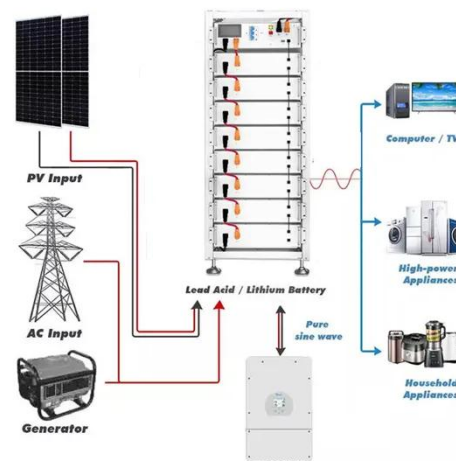

Curtain Walls & Spandrels

This glass fits seamlessly into any curtain wall system--single, double, or triple low-e glazing options--while cleverly concealing junction boxes and wiring for a streamlined look.