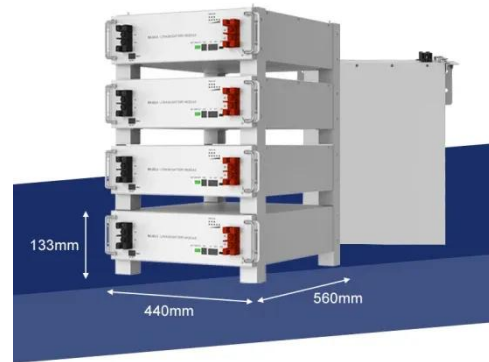

and professional advice for your specific equipment and situation.

Contact Us

For catalog requests, pricing, or partnerships, please visit:
<https://www.scelto.co.za>