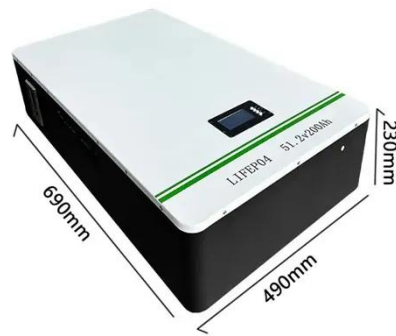

200 PORTABLE GENERATOR ...

View and Download Southwest Windpower Whisper 200 owner's installation, operation and maintenance manual online. WHISPER WIND GENERATORS. Whisper 200 portable generator pdf ...

Contact Us

For catalog requests, pricing, or partnerships, please visit:
<https://www.scelto.co.za>