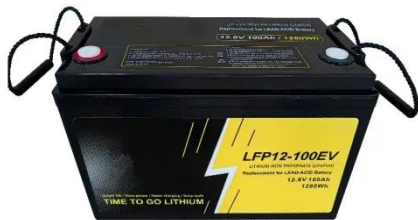

The escalating deployment of 5G base stations (BSs) and self-service battery swapping cabinets (BSCs) in urban distribution networks has raised concer...